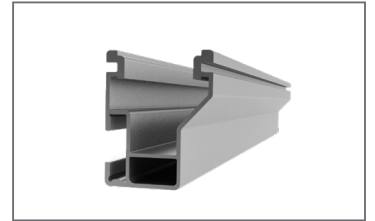

Mounting systems for solar technology

EVEREST SOLAR SYSTEMS **CROSSRAIL TILT UP SYSTEM**

Everest Solar Systems, LLC 2835
La Mirada Dr., Suite A
Vista, CA 92081
Service-Hotline +1.760.301.5300
info@everest-solarsystems.com
www.everest-solarsystems.com