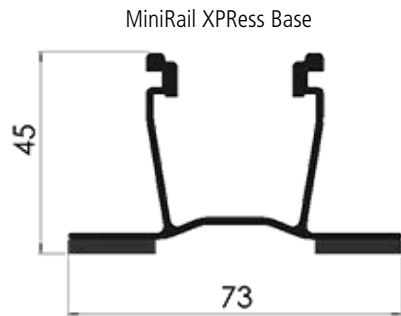

# MiniRail XPress Technical Sheet

Mounting systems for  
solar technology

Top view of modules

\*\*All dimensions are in mm unless otherwise specified

	PRODUCT NO.	I EM	ES RI I	R
	4000667	4	Mi lam Se	4000601, 4000602
	4000667		En lam Se	4000429, 4000430
MiniRail Screw SW8 6x36mm	4001622	6	I S S 4	4000960

# Mounting systems for solar technology

End Clamp Set

Mid Clamp Set