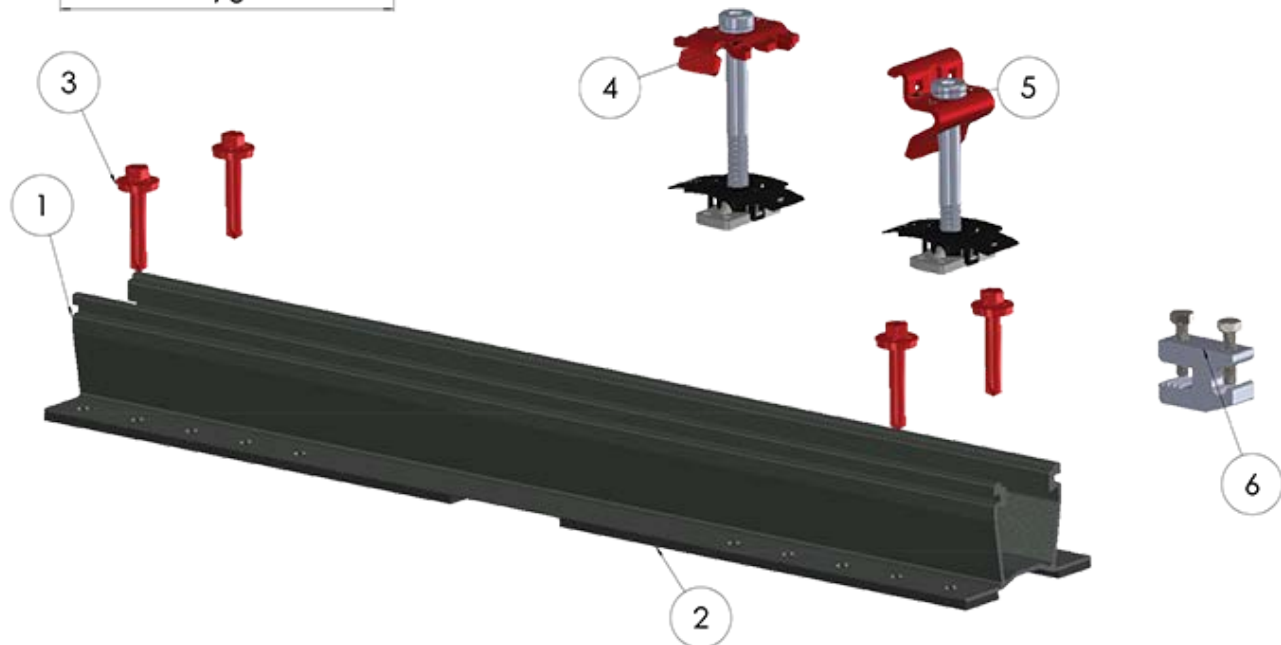

# MiniRail XPress Technical Sheet

Mounting systems for  
solar technology

Top view of modules

\*\*All dimensions are in mm unless otherwise specified

	PRODUCT NO.	I EM	ES RI I	R
	4000667	4	Mi lam Se	4000601, 4000602
	4000667		En lam Se	4000429, 4000430
MiniRail Screw SW8 6x36mm	4001622	6	I S S 4	4000960

# Mounting systems for solar technology

End Clamp Set

Mid Clamp Set