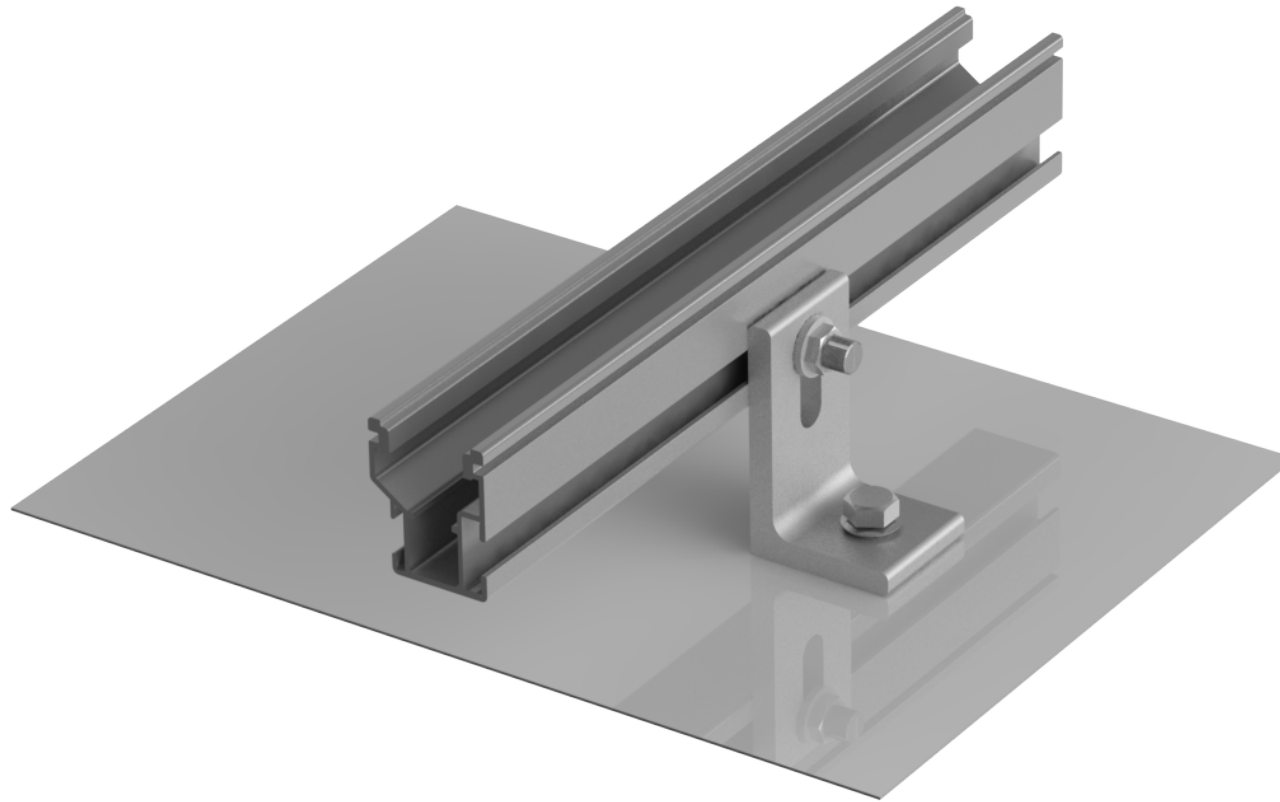

# Mounting systems for solar technology

EVEREST SOLAR SYSTEMS  
**EVERFLASH qCOMP KIT**

Everest Solar Systems, LLC  
2835 La Mirada Dr., Suite A  
Vista, CA 92081  
Service-Hotline +1.760.301.5300  
info@everest-solarsystems.com  
www.everest-solarsystems.com