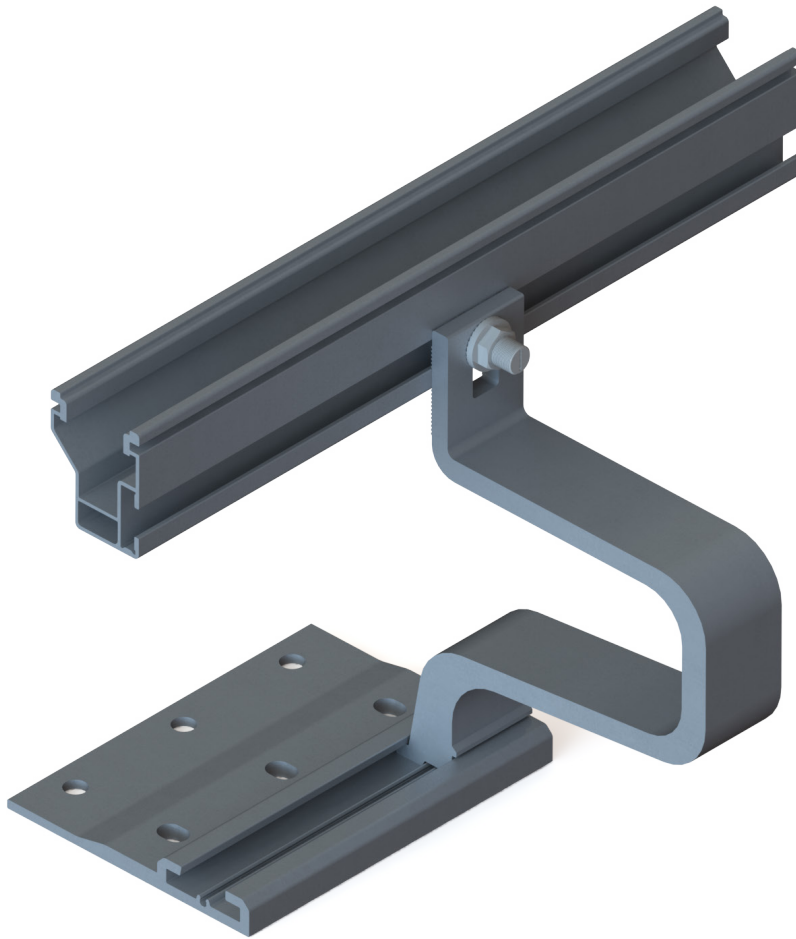

# SingleHook

- ▶ High quality, German engineered system optimized for residential installation
- ▶ Provides 5.5 inches of East/West adjustability
- ▶ Refined geometry and minimized use of material allows larger spans between roof hooks
- ▶ 100% code-compliant
- ▶ High quality aluminum provides high corrosion resistance
- ▶ Fast installation, minimal component count resulting in low total installed cost
- ▶ Quick and inexpensive with direct lateral access to the rail without additional components, including individual height adjustment
- ▶ Secure slide-in assembly, without screwing to the base plate
- ▶ Base plate with slotted bore holes in line, compliant with standards even of narrow rafters
- ▶ Modular design suitable for any CrossRail System size

## SingleHook

Landscape and portrait mounting with MiniClamp MC/EC

## SingleHook Mounting Base

- ▶ Universal module clamp
- ▶ Clamp is rotatable

## M10 T-Bolt

- ▶ Included in MiniRail MC/EC set
- ▶ With sealing washers