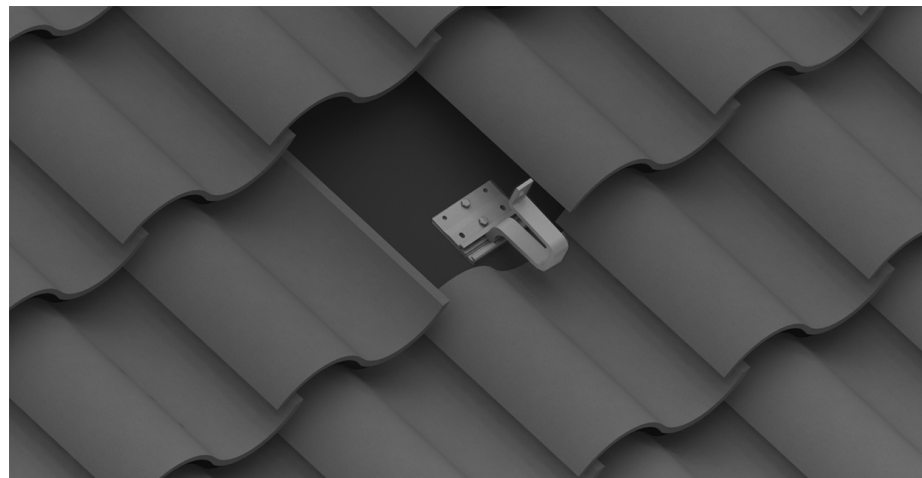

Components

SingleHook

Landscape and portrait mounting with MiniClamp MC/EC

SingleHook Mounting Base

- Universal module clamp
- Clamp is rotatable

M10 T-Bolt

- Included in MiniRail MC/EC set
- With sealing washers

Applicable with all our CrossRails

- 48-X
- 48-XL
- 80

Applicable Roof Types

- Clay
- Synthetic
- Concrete