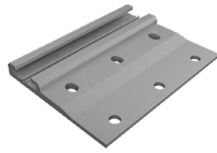

# SingleHook

- ▶ High quality, German engineered system optimized for residential installation
- ▶ Provides 5.5 inches of East/West adjustability
- ▶ Refined geometry and minimized use of material allows larger spans between roof hooks
- ▶ 100% code-compliant
- ▶ High quality aluminum provides high corrosion resistance
- ▶ Fast installation, minimal component count resulting in low total installed cost
- ▶ Quick and inexpensive with direct lateral access to the rail without additional components, including individual height adjustment
- ▶ Secure slide-in assembly, without screwing to the base plate
- ▶ Base plate with slotted bore holes in line, compliant with standards even of narrow rafters
- ▶ Modular design suitable for any CrossRail System size

## SingleHook

Landscape and portrait mounting with MiniClamp MC/EC

## SingleHook Mounting Base

- ▶ Universal module clamp
- ▶ Clamp is rotatable