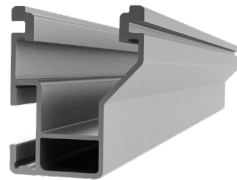

Applicable with all our CrossRails

- 48-X
- 48-XL
- 80

Applicable Roof Types

- Clay
- Synthetic
- Concrete