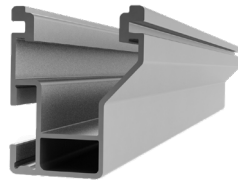

Applicable with all our CrossRails

- 48-X
- 48-XL
- 80

Applicable Roof Types

- Clay
- Synthetic
- Concrete