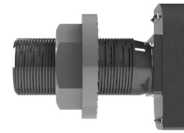

# SingleHook

- ▶ High quality, German engineered system optimized for residential installation
- ▶ Provides 5.5 inches of East/West adjustability
- ▶ Refined geometry and minimized use of material allows larger spans between roof hooks
- ▶ 100% code-compliant
- ▶ High quality aluminum provides high corrosion resistance
- ▶ Fast installation, minimal component count resulting in low total installed cost
- ▶ Quick and inexpensive with direct lateral access to the rail without additional components, including individual height adjustment
- ▶ Secure slide-in assembly, without screwing to the base plate
- ▶ Base plate with slotted bore holes in line, compliant with standards even of narrow rafters
- ▶ Modular design suitable for any CrossRail System size

## SingleHook

Landscape and portrait mounting with MiniClamp MC/EC

## SingleHook Mounting Base

- ▶ Universal module clamp
- ▶ Clamp is rotatable

## M10 T-Bolt

- ▶ Included in MiniRail MC/EC set
- ▶ With sealing washers