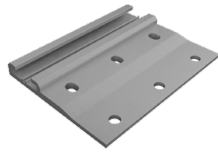

# SingleHook

- ▶ High quality, German engineered system optimized for residential installation
- ▶ Provides 5.5 inches of East/West adjustability
- ▶ Refined geometry and minimized use of material allows larger spans between roof hooks
- ▶ 100% code-compliant
- ▶ High quality aluminum provides high corrosion resistance
- ▶ Fast installation, minimal component count resulting in low total installed cost
- ▶ Quick and inexpensive with direct lateral access to the rail without additional components, including individual height adjustment
- ▶ Secure slide-in assembly, without screwing to the base plate
- ▶ Base plate with slotted bore holes in line, compliant with standards even of narrow rafters
- ▶ Modular design suitable for any CrossRail System size

## SingleHook

Landscape and portrait mounting with MiniClamp MC/EC

## SingleHook Mounting Base

- ▶ Universal module clamp
- ▶ Clamp is rotatable