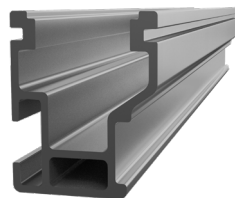

Applicable with all our CrossRails

- 48-X
- 48-XL
- 80

Applicable Roof Types

- Clay
- Synthetic
- Concrete