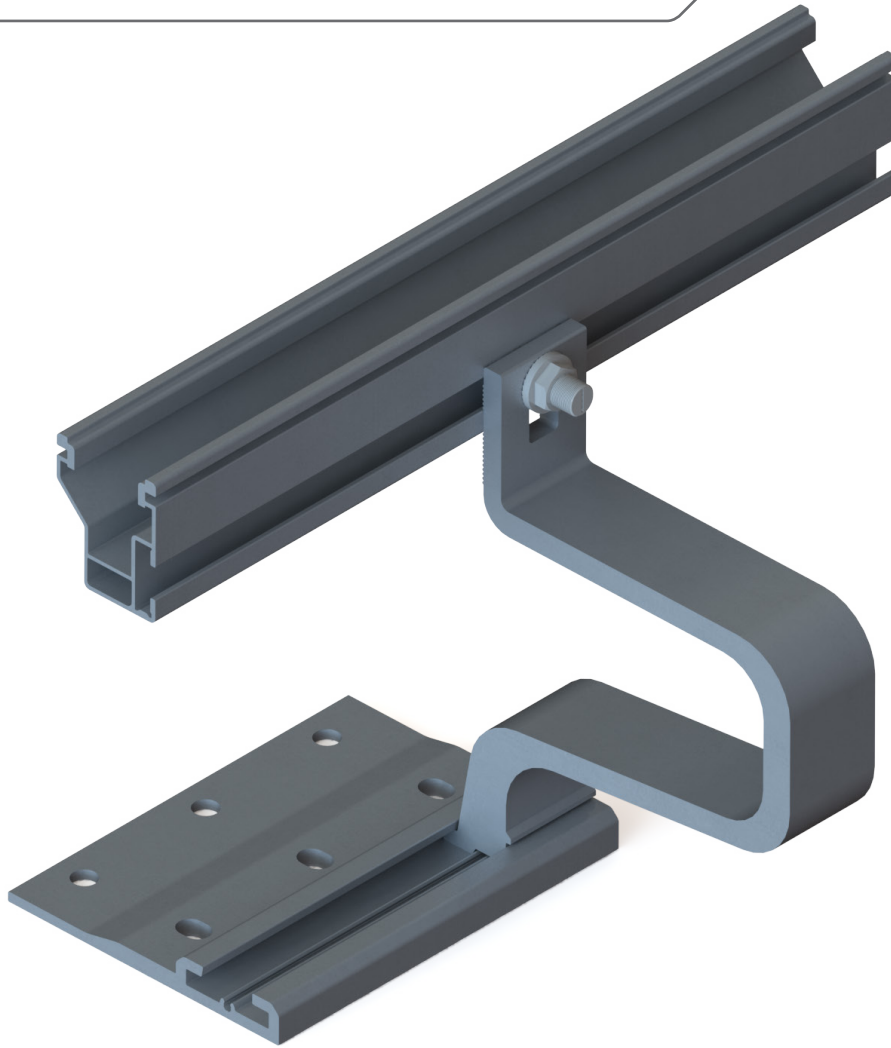

# SingleHook

- ▶ High quality, German engineered system optimized for residential installation
- ▶ Provides 5.5 inches of East/West adjustability
- ▶ Refined geometry and minimized use of material allows larger spans between roof hooks
- ▶ 100% code-compliant
- ▶ High quality aluminum provides high corrosion resistance
- ▶ Fast installation, minimal component count resulting in low total installed cost
- ▶ Quick and inexpensive with direct lateral access to the rail without additional components, including individual height adjustment
- ▶ Secure slide-in assembly, without screwing to the base plate
- ▶ Base plate with slotted bore holes in line, compliant with standards even of narrow rafters
- ▶ Modular design suitable for any CrossRail System size

## SingleHook

Landscape and portrait mounting with MiniClamp MC/EC

## SingleHook Mounting Base

- ▶ Universal module clamp
- ▶ Clamp is rotatable

## M10 T-Bolt

- ▶ Included in MiniRail MC/EC set
- ▶ With sealing washers